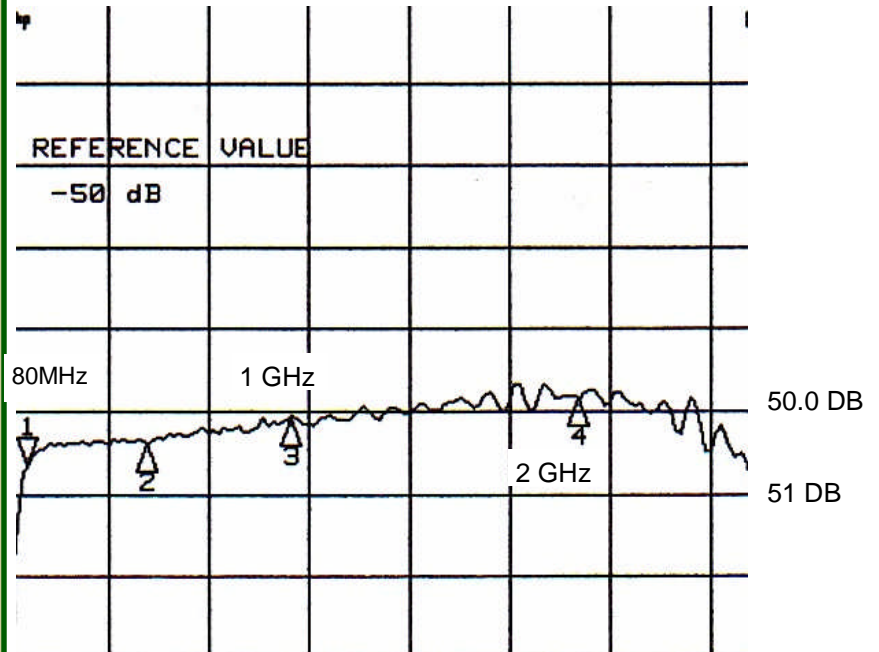

Model 44000 (Series)

80 — 2000 MHz

Limited Only By Your Imagination

Power up to 600 Watts
Directivity >20DB
Ins Loss < .2DB
Coupling 50 - 65 DB*

CONNECTICUT MICROWAVE CORPORATION

1486 Highland Avenue
Unit #5
Cheshire, Connecticut 06410

Phone: 203-250-9678
Fax: 203-250-9688

Email: sales@connecticutmicrowave.com

* Specified by customer

CONNECTICUT

MICROWAVE
CORPORATION